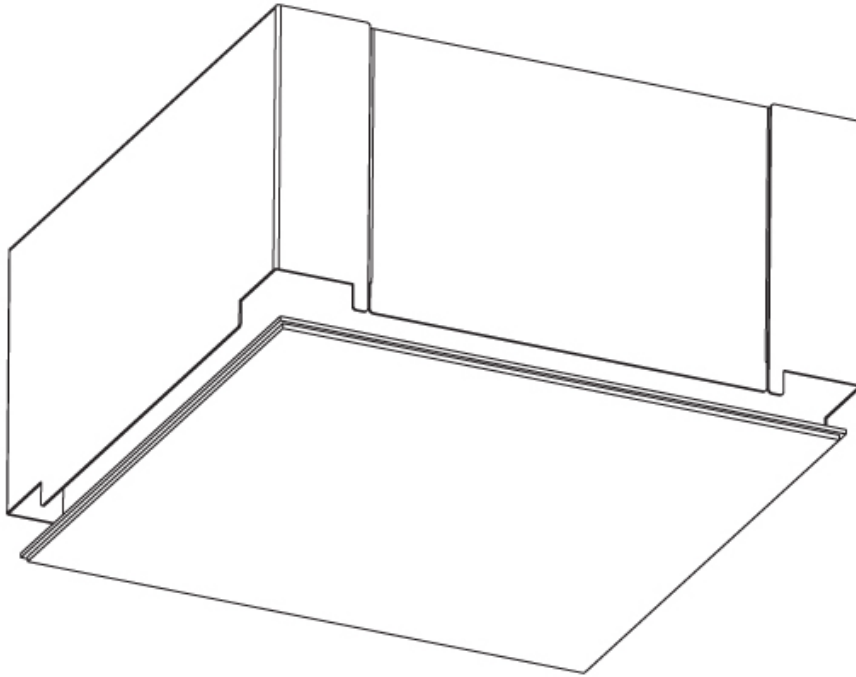

PI2 STANDARD TRIMLESS

A37640-

PROJECT

TYPE

SPECIFIER

QUANTITY

DATE