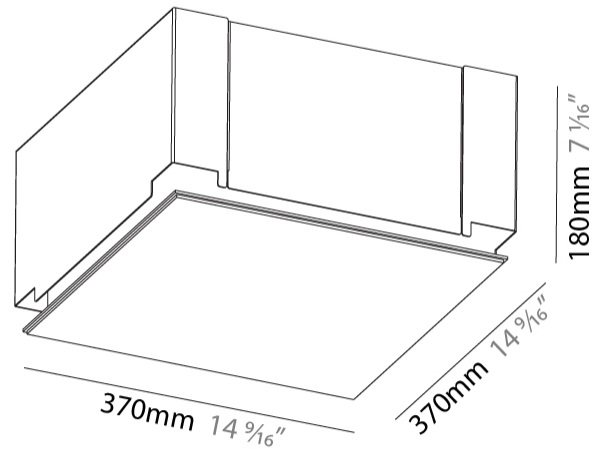

PHYSICAL

Shape: Square
Length (mm): 370
Length (in): 14 9/16
Width (mm): 370
Width (in): 14 9/16
Height (mm): 180
Height (in): 7 1/16
Ceiling Thickness (mm): 10 / 12.5 / 15 / 25 / 30
Ceiling Thickness (in): 3/8 or 1/2 or 9/16 or 1 or 1 3/16
Min. Recessing Depth (mm): 200
Min. Recessing Depth (in): 7 7/8
Light Distribution: Direct
Diffuser: PMMA - Opal
Fixture Finish: SSR / BKV / CWI / CRY / HAB / UFT / ITA / RUA / FTG / MYG / LOD / PUS / FRO / FUP / KIA / POP / BLS / SPG / MEY / GOH / GUM / CHC / COM / ABZ / JAG / OBR / MOS / ROR
Fixture Material: Extruded Aluminum / Steel
Cable Details: 405mm 15 15/16" x 405mm / 15 15/16"
Upon Request: Unique Sizes Unique Ceiling Thickness Unique Mounting Depth Spot Inserts

ELECTRICAL

Lamp Type: LED (Zhaga Standard)
Input Wattage (W): 12.4
Total Output Wattage (W): 10.8
Dimming: Tri-Mode (Non-Dimming and Phase Dimming (120Vac only) and 0-10V Dimming)
Driver Included: Yes
Driver Location: Integrated
Driver Type: Constant Current - Universal
Driver Class: Class 2
Input Voltage (V): 120 - 277
Constant Current (MA): 350

LED

Color Temperature (°K): 3000 / 3500 / 4000
Max. Delivered Lumen (lm): 1090 / 1107 / 1130
CRI: >80 CRI
Efficiency (%): 0.651
Lamp Life (hrs): 50000
Upon Request: RGB-W Tunable White Special Color Temperature CRI90

OPTICAL

RATINGS AND CERTIFICATIONS

Certified By: Certified for North American Standards
IP rating: IP20

200mm 7 1/16" 405mm x 405mm 15 15/16" x 15 15/16" 10 | 12 1/2 | 15 | 25 | 30mm 3/8" | 1/2" | 9/16" | 1" | 1 3/16"