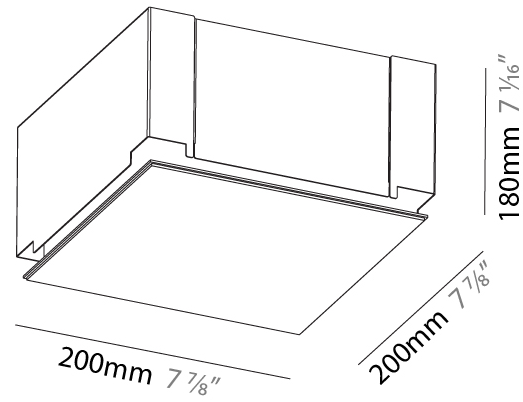

PHYSICAL

Shape: Square
Length (mm): 200
Length (in): 7 7/8
Width (mm): 200
Width (in): 7 7/8
Height (mm): 180
Height (in): 7 1/16
Ceiling Thickness (mm): 10 / 12.5 / 15 / 25 / 30
Ceiling Thickness (in): 3/8 or 1/2 or 9/16 or 1 or 1 3/16
Min. Recessing Depth (mm): 200
Min. Recessing Depth (in): 7 7/8
Light Distribution: Direct
Diffuser: PMMA - Opal
Fixture Finish: SSR / BKV / CWI / CRY / HAB / UFT / ITA / RUA / FTG / MYG / LOD / PUS / FRO / FUP / KIA / POP / BLS / SPG / MEY / GOH / GUM / CHC / COM / ABZ / JAG / OBR / MOS / ROR
Fixture Material: Extruded Aluminum / Steel
Cut-out Measurements: 235mm / 9 1/4" x 235mm / 9 1/4"
Upon Request: Unique Sizes Unique Ceiling Thickness Unique Mounting Depth Spot Inserts

ELECTRICAL

Lamp Type: LED (Zhaga Standard)
Input Wattage (W): 12.4
Total Output Wattage (W): 10.8
Dimming: Tri-Mode (Non-Dimming and Phase Dimming (120Vac only) and 0-10V Dimming)
Driver Included: Yes
Driver Location: Integrated
Driver Type: Constant Current - Universal
Driver Class: Class 2
Input Voltage (V): 120 - 277
Constant Current (MA): 350

LED

Color Temperature (°K): 3000 / 3500 / 4000
Max. Delivered Lumen (lm): 880 / 880 / 880
Nominal Lumen (lm): 1360 / 1360 / 1360
CRI: >80 CRI
Efficiency (%): 65 (5mm Perspex) / 65.10
Lamp Life (hrs): 50000
Upon Request: RGB-W Tunable White Special Color Temperature CRI90

OPTICAL

RATINGS AND CERTIFICATIONS

Certified By: Certified for North American Standards
IP rating: IP20